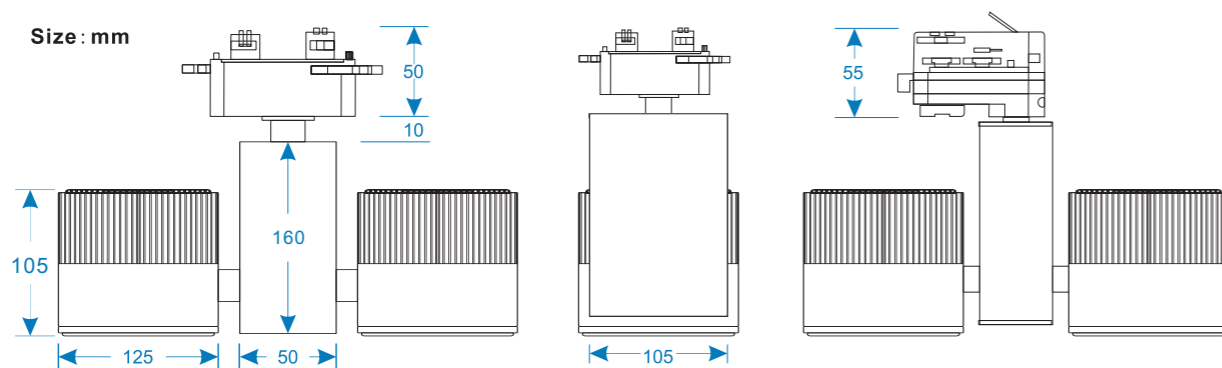

2x30W COB LED TRACK LIGHT

360° rotatable

Features:

High color rendering, uniform luminance, no light spot, no dark space. It was different from the lighting effects of general LED DOWNLIGHT in the market, substitute to the traditional lamp completely, and no maladjustment.

Application:

Products are widely used as indoor main illumination lighting in the office, commercial center, shopping mall, supermarket, factory, etc.

T3021D	T3031D	T3043D
2-wires Track holder	3-wires Track holder	4-wires Track holder
NETWEIGHT 2.8KG	PACKING 1 PC 35.5X16X28CM	PACKING 6PC 72.5X29.5X50CM

Lamp Parameters :

	Standard	Super-bright
Input Voltage	AC100-277V or AC200-240V	
Frequency Range	50Hz~60Hz	
Led Consumption	60W	
System Consumption	69W	
Led Initial Flux	5100-5500LM	6600-7400 LM
Color Rendering Index	>80	
Working Temperature	-40°C ~ +55°C	
Fireproof Class	V0	
Track light holder	2-wires, 3-wires, 4-wires,	
Color of housing	black,white,silver	
Certificate	CE ROHS ERP V0 FCC	
Optical data:	IES	